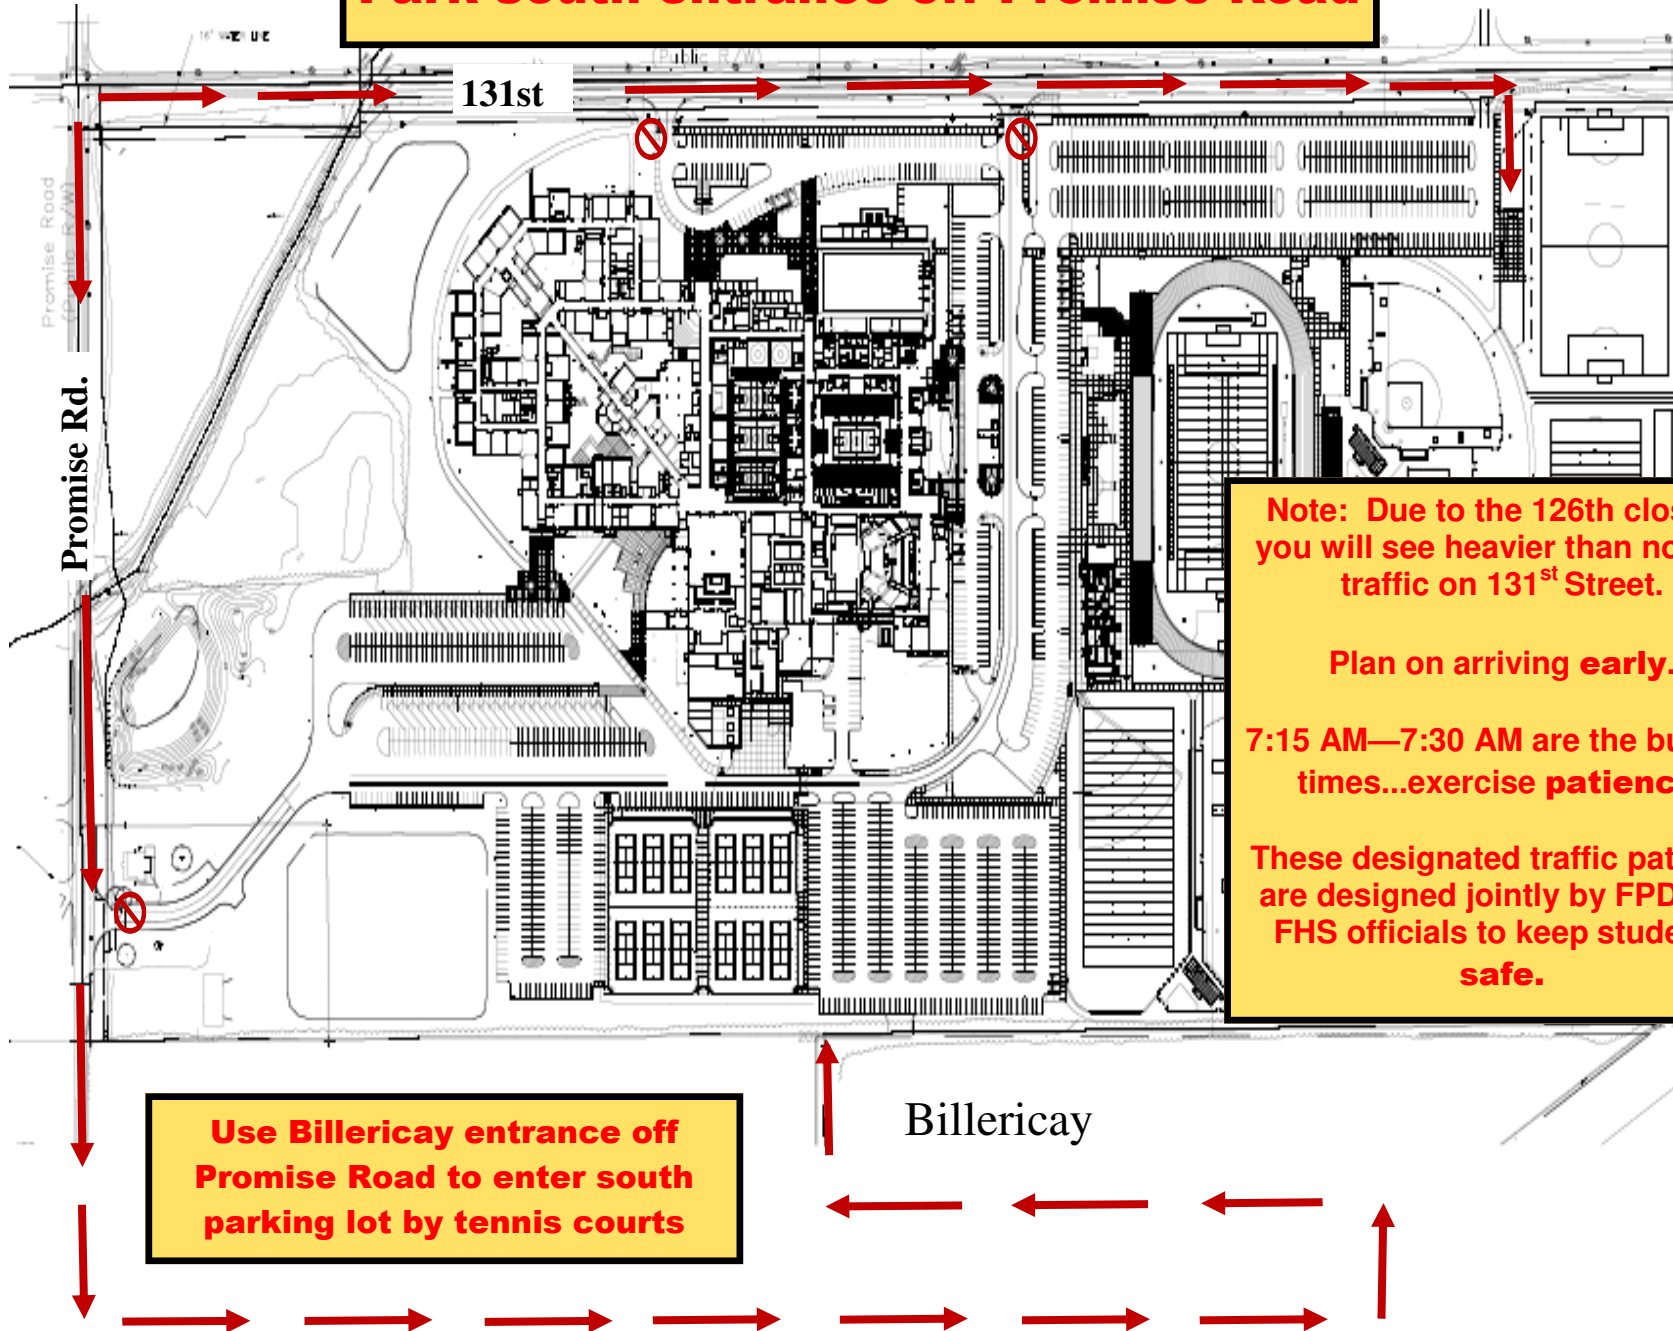

Student Driving/Parking — Use north soccer field entrance or Billerica Park south entrance off Promise Road

Note: Due to the 126th closure you will see heavier than normal traffic on 131st Street.

Plan on arriving early.

7:15 AM—7:30 AM are the busiest times...exercise patience.

These designated traffic patterns are designed jointly by FPD and FHS officials to keep students safe.

Use Billerica entrance off Promise Road to enter south parking lot by tennis courts