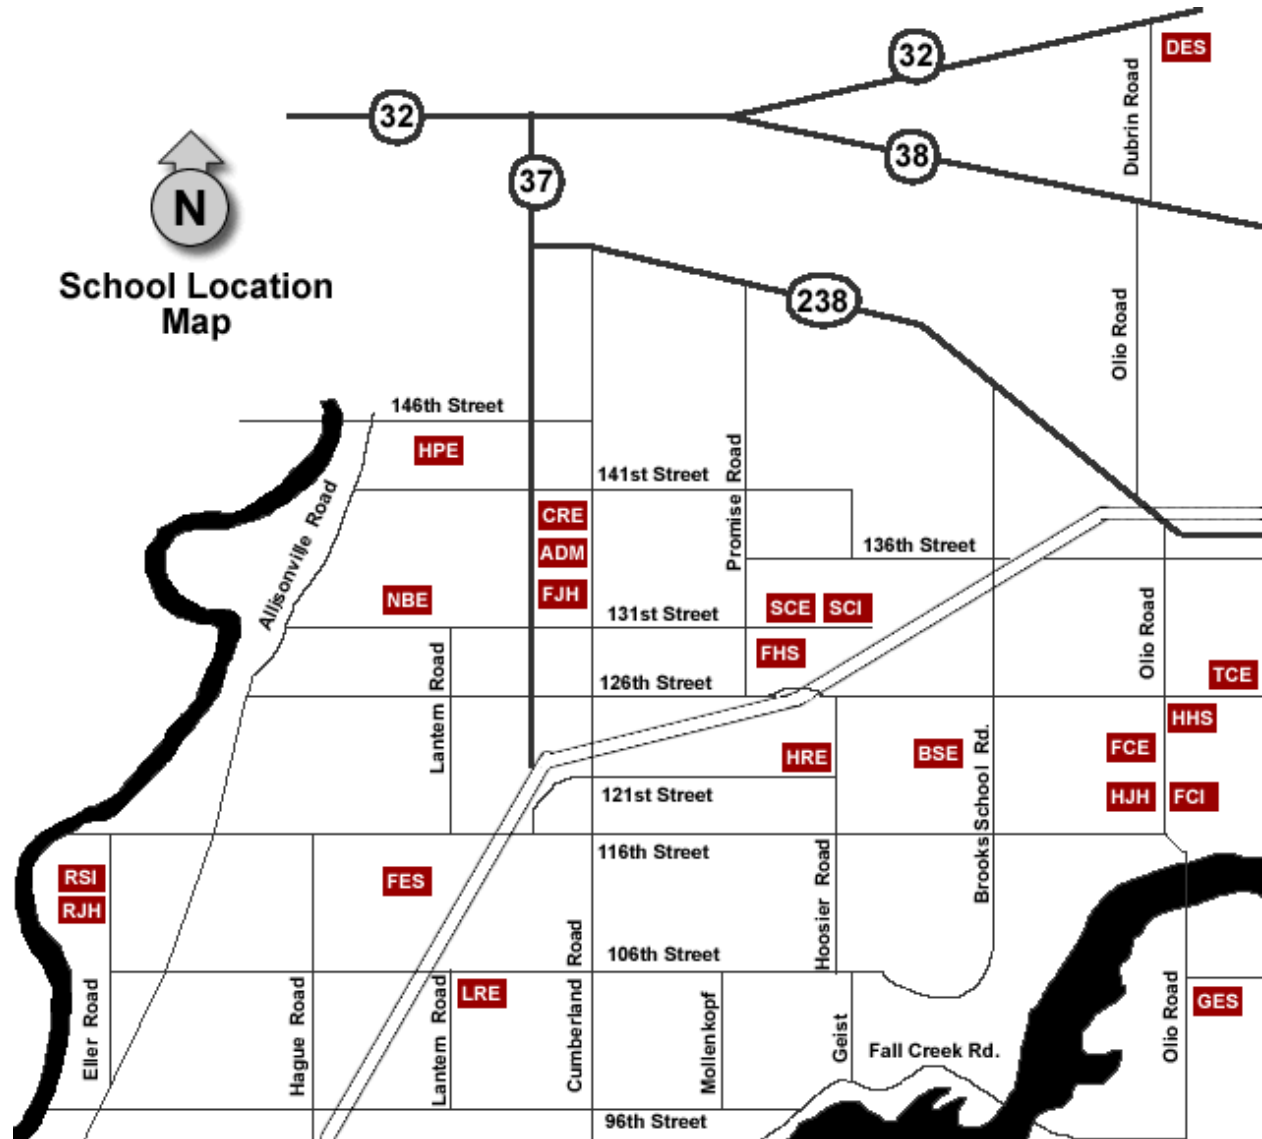

HAMILTON SOUTHEASTERN SCHOOLS LOCATION MAP

Fishers, IN

Elementary Schools

BSE	Brooks School Elementary
CRE	Cumberland Road Elementary
DES	Durbin Elementary
FCE	Fall Creek Elementary
FES	Fishers Elementary
GES	Geist Elementary
HPE	Harrison Parkway Elementary
HRE	Hoosier Road Elementary
NBE	New Britton Elementary
LRE	Lantern Road Elementary
SCE	Sand Creek Elementary
TCE	Thorpe Creek Elementary

Intermediate Schools

FCI	Fall Creek Intermediate
RSI	Riverside Intermediate
SCI	Sand Creek Intermediate

Junior Highs

FJH	Fishers Junior High
HJH	HSE Junior High
RJH	Riverside Junior High

High Schools

FHS	Fishers High School
HHS	HSE High School