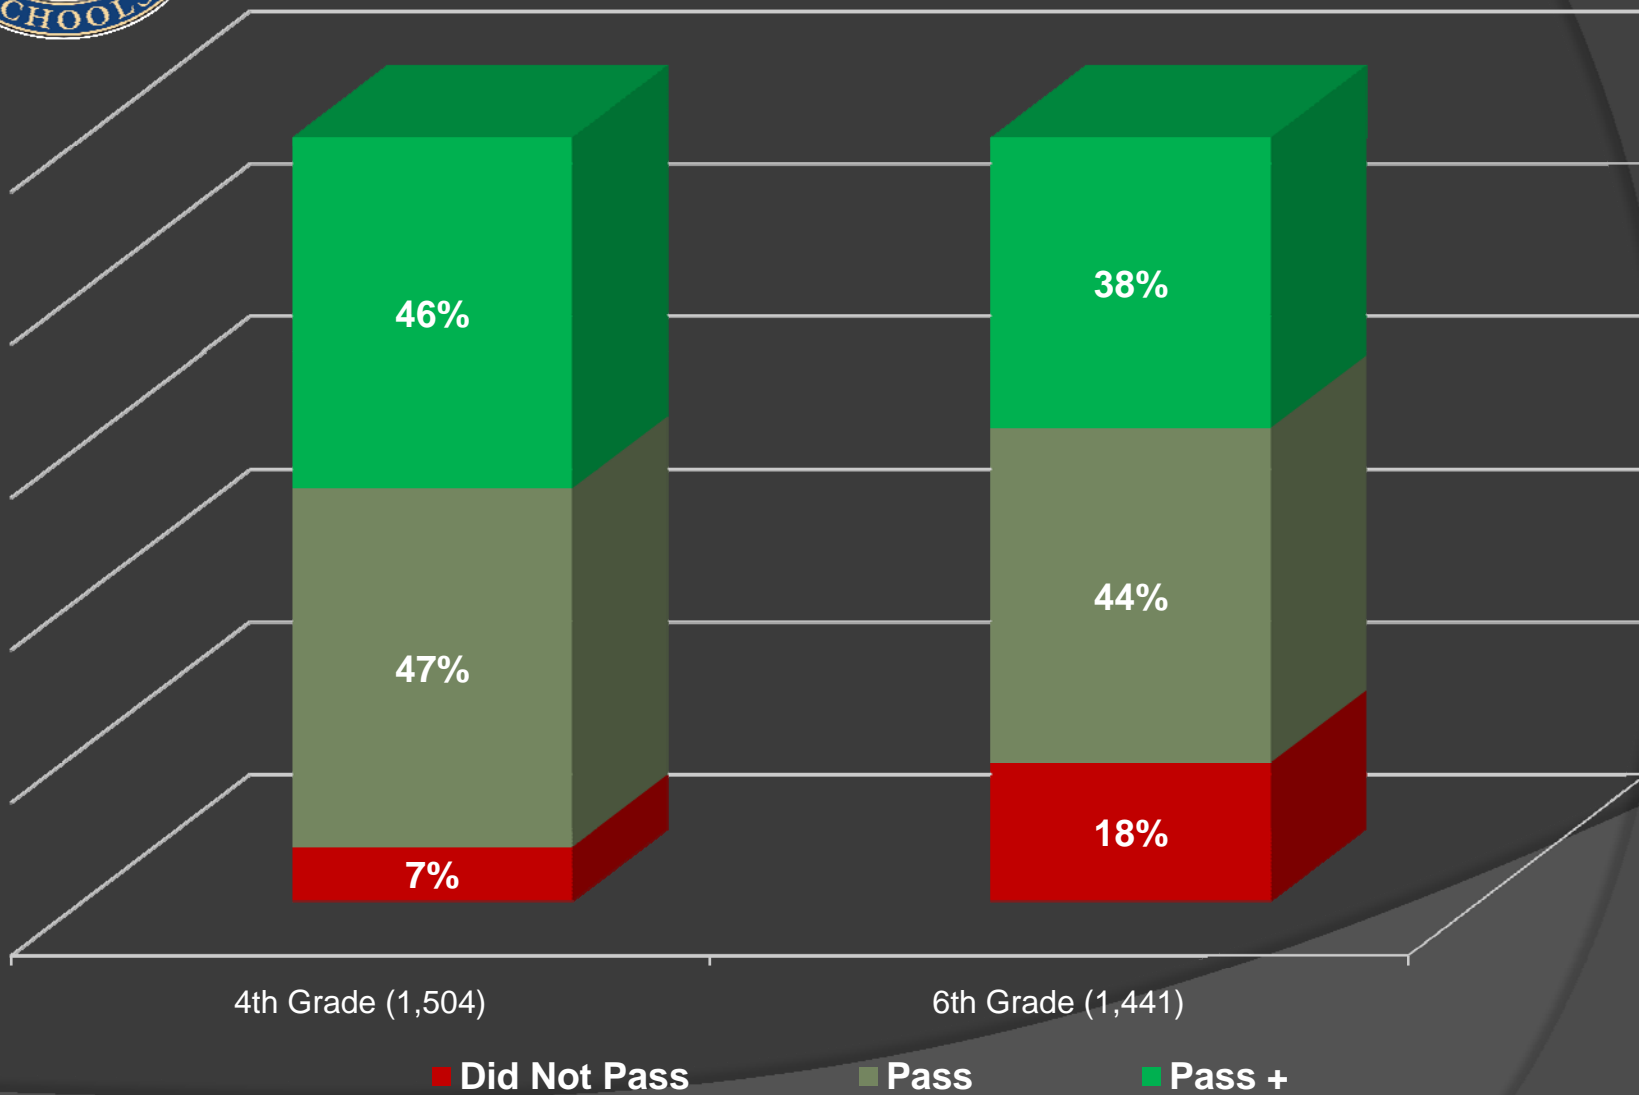

Hamilton Southeastern Schools Academic Dashboard SOCIAL STUDIES - SPRING 2010 ISTEP+

Hamilton Southeastern Schools Academic Dashboard 2008 – 2010 SAT DATA COMPARISONS

Hamilton Southeastern Schools Academic Dashboard