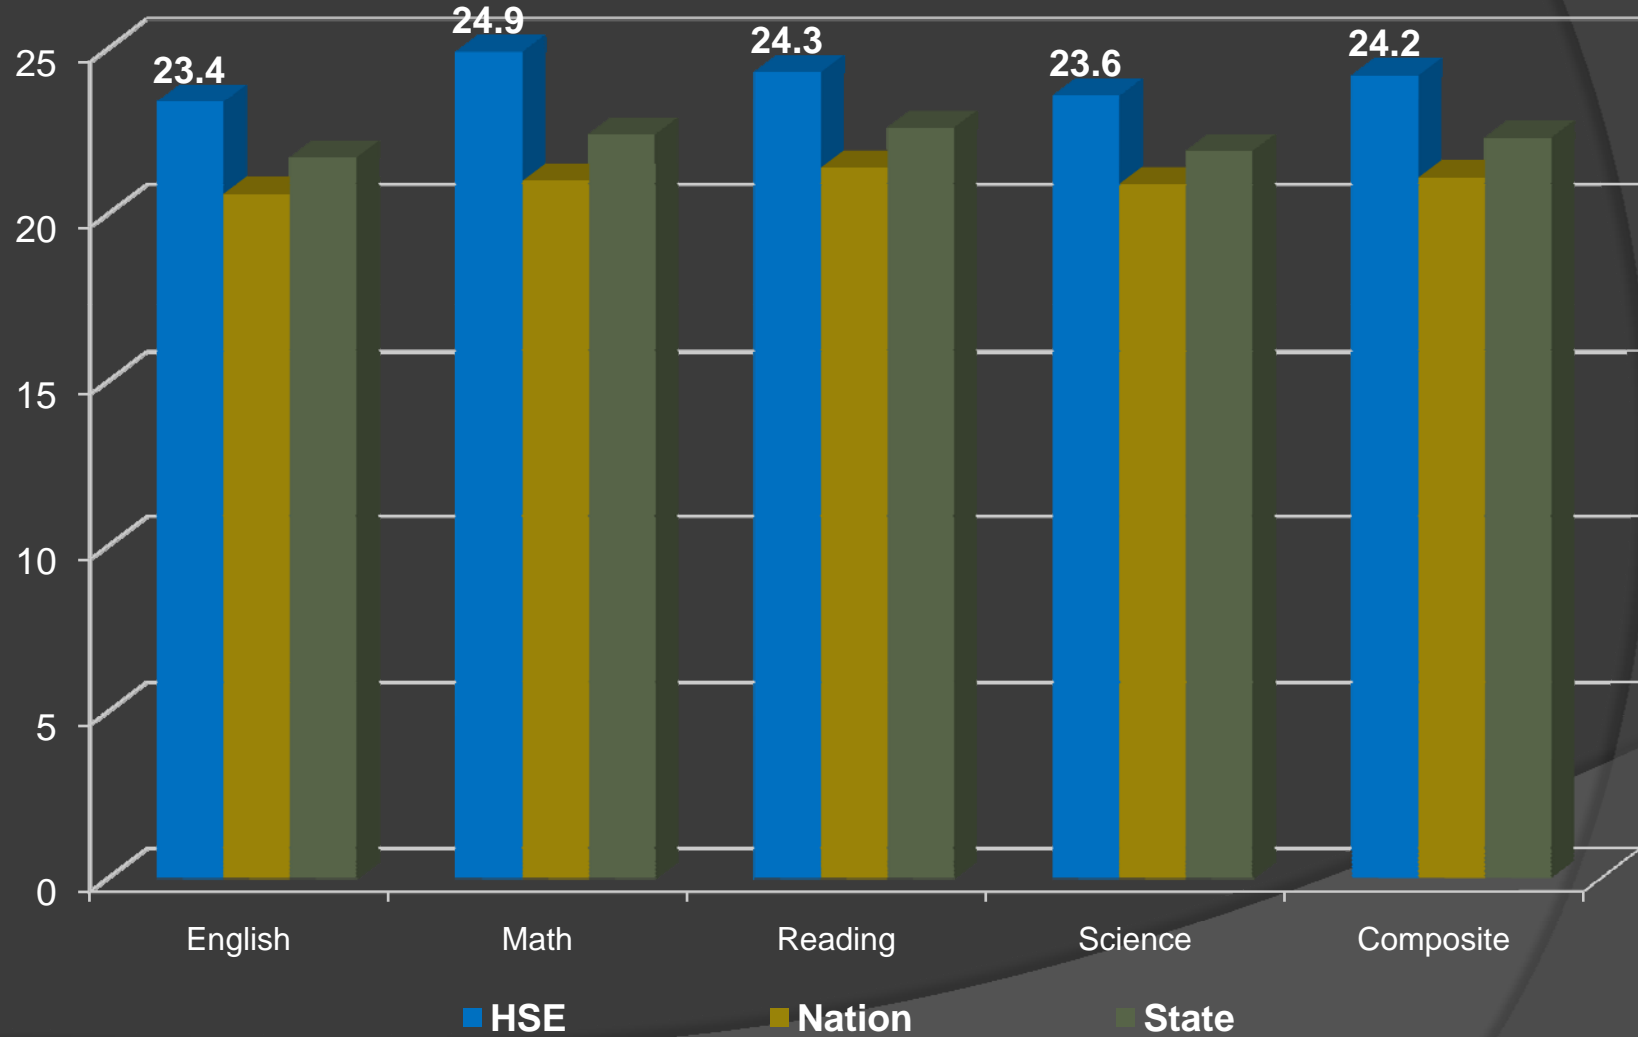

Hamilton Southeastern Schools Academic Dashboard 2009 – 2010 ACT DATA COMPARISONS