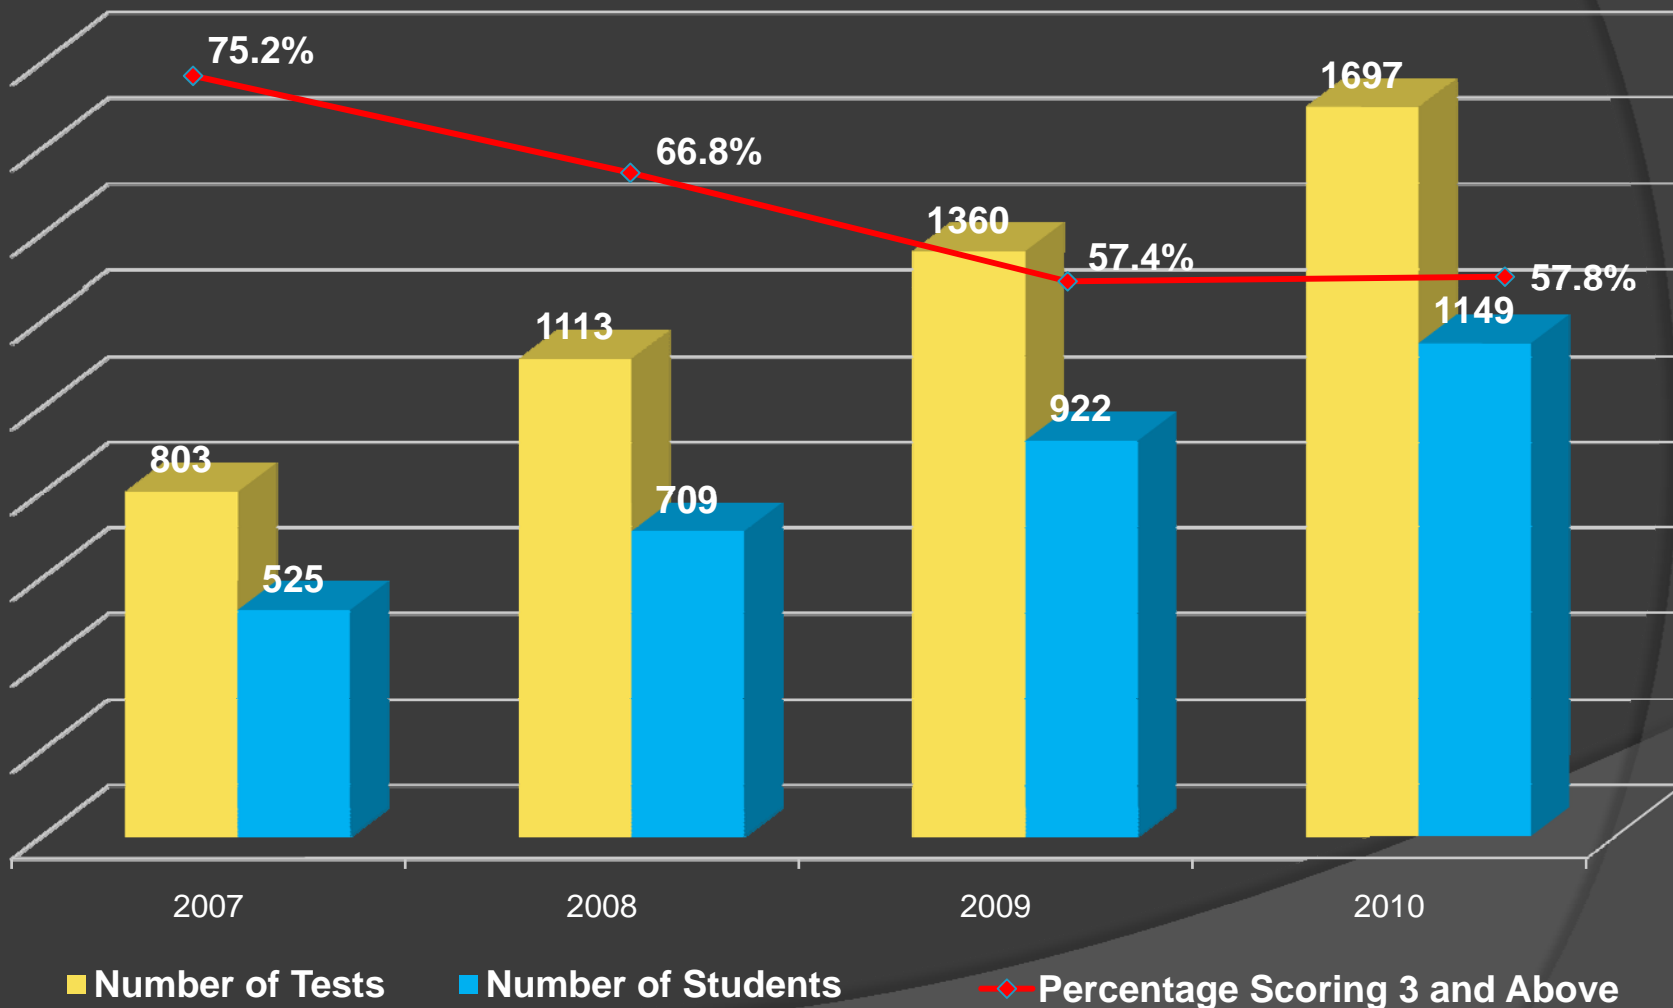

ACT: TESTED STUDENTS READY FOR COLLEGE COURSEWORK

Hamilton Southeastern Schools Academic Dashboard 2009 – 2010 ACT DATA COMPARISONS

Hamilton Southeastern Schools Academic Dashboard ADVANCED PLACEMENT TESTS