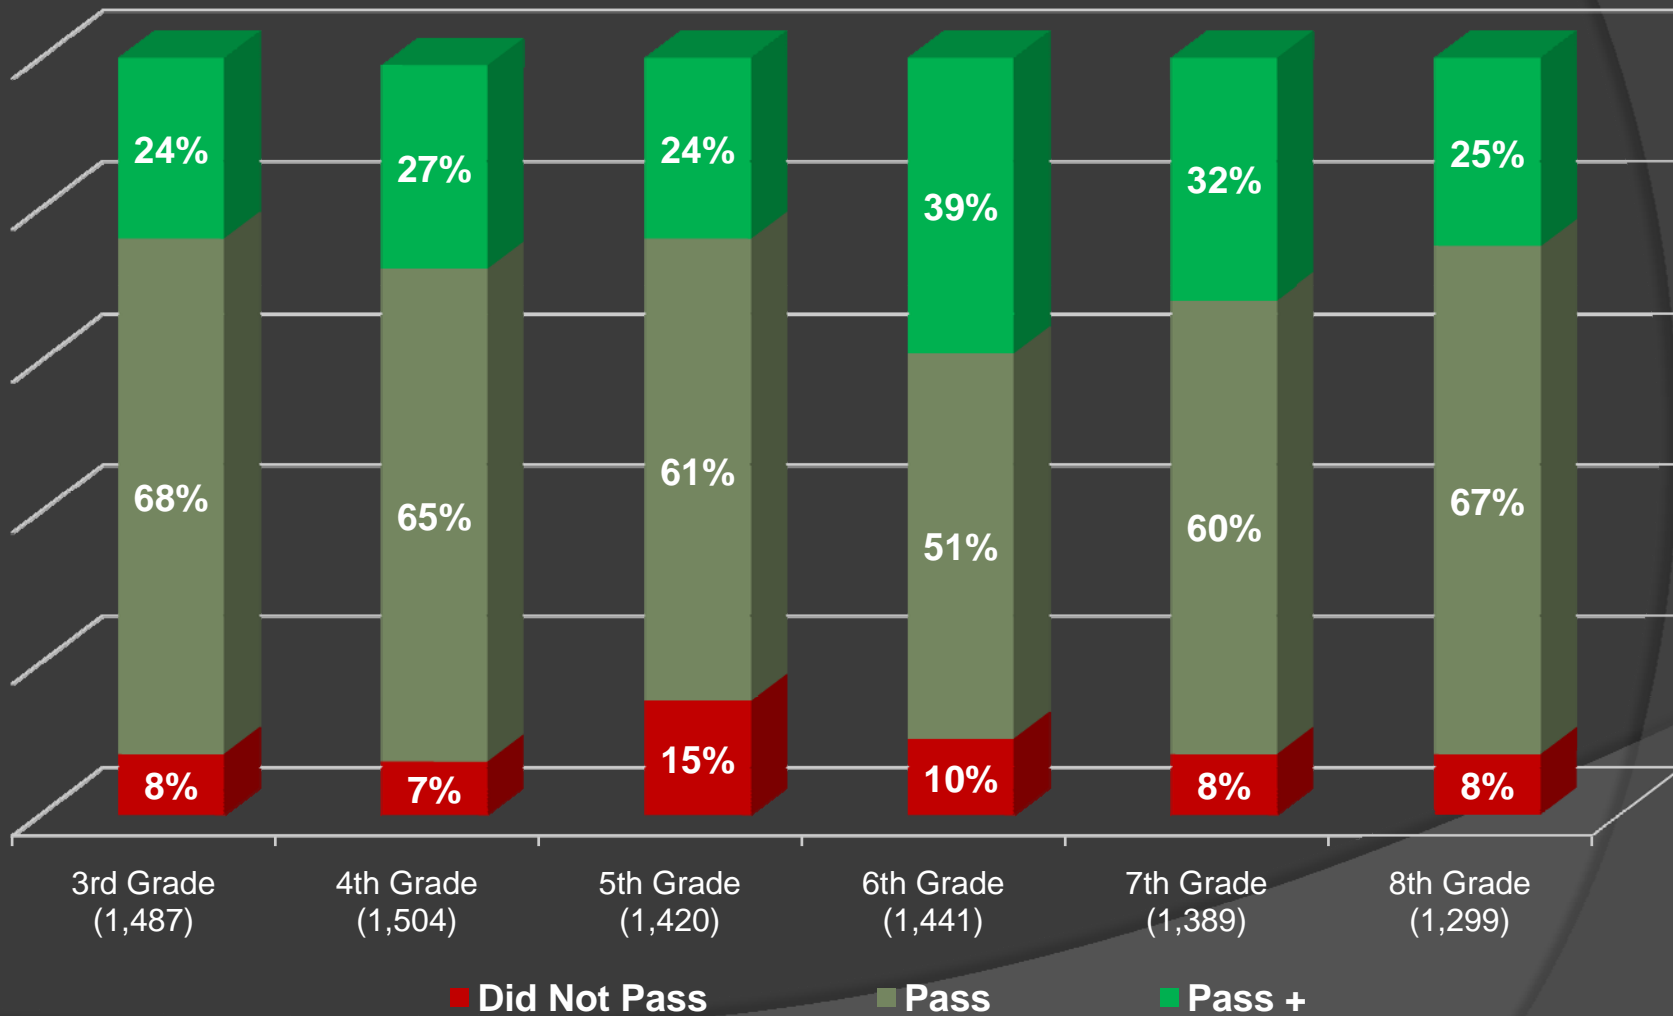

Hamilton Southeastern Schools Academic Dashboard LANGUAGE ARTS – SPRING 2010 ISTEP+