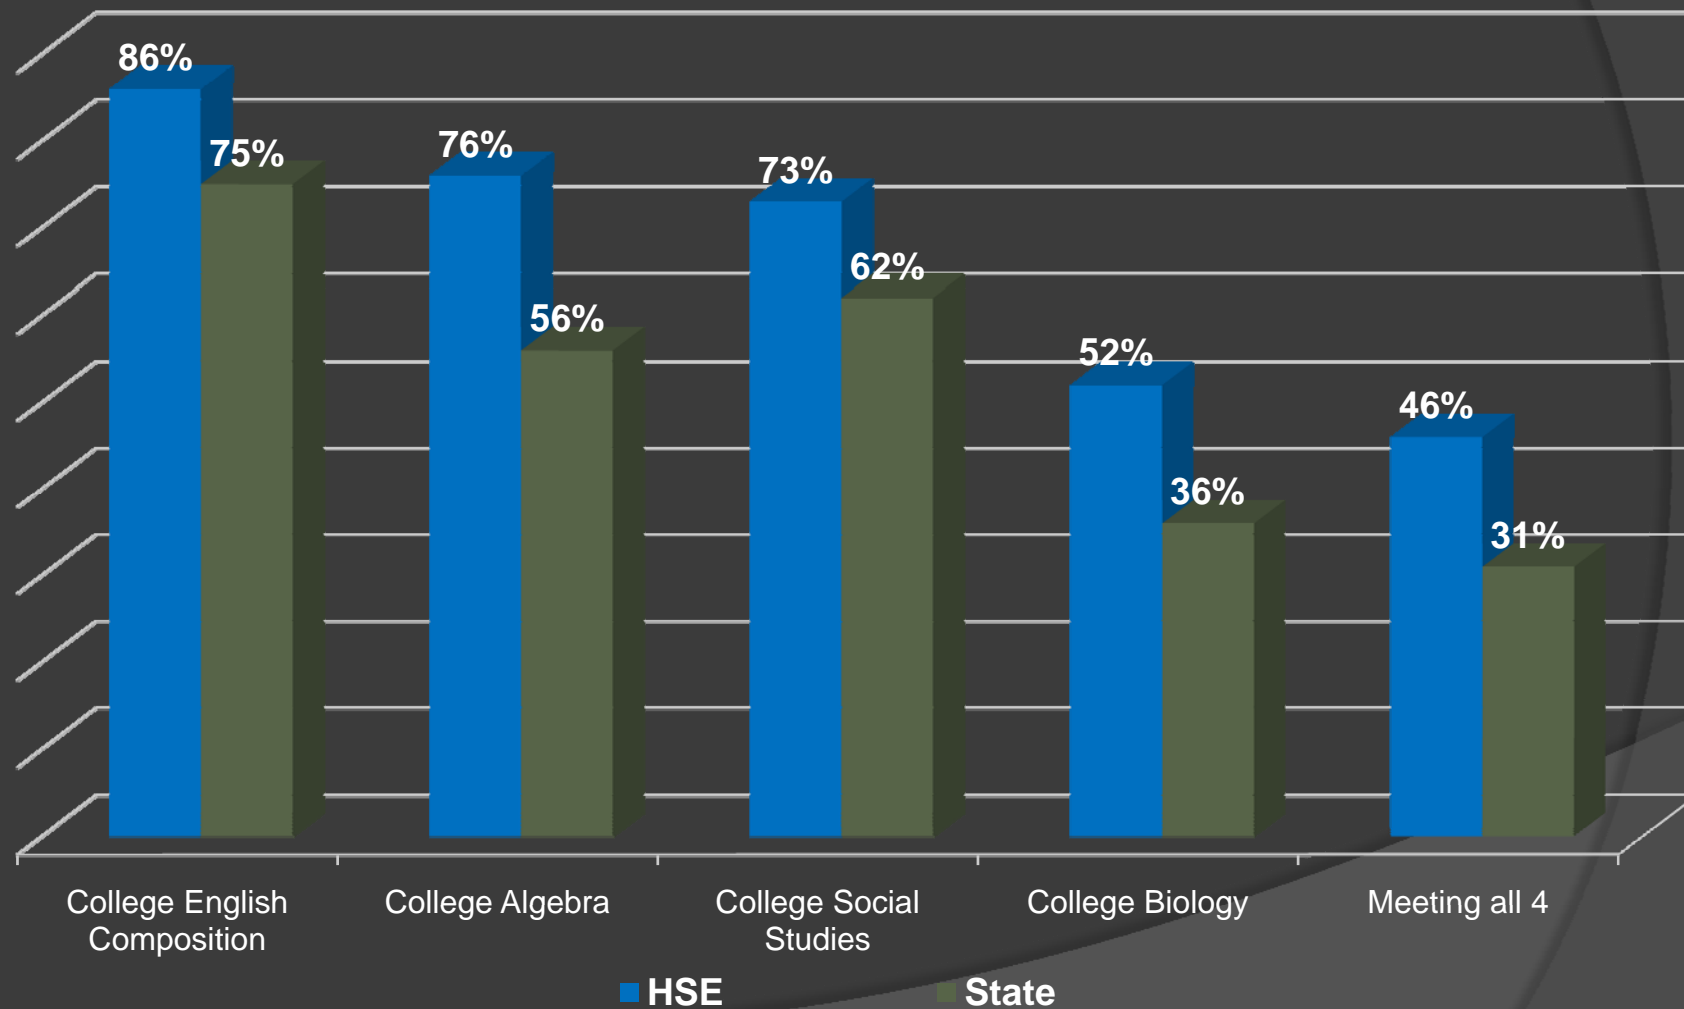

Hamilton Southeastern Schools Academic Dashboard

ACT: TESTED STUDENTS READY FOR COLLEGE COURSEWORK