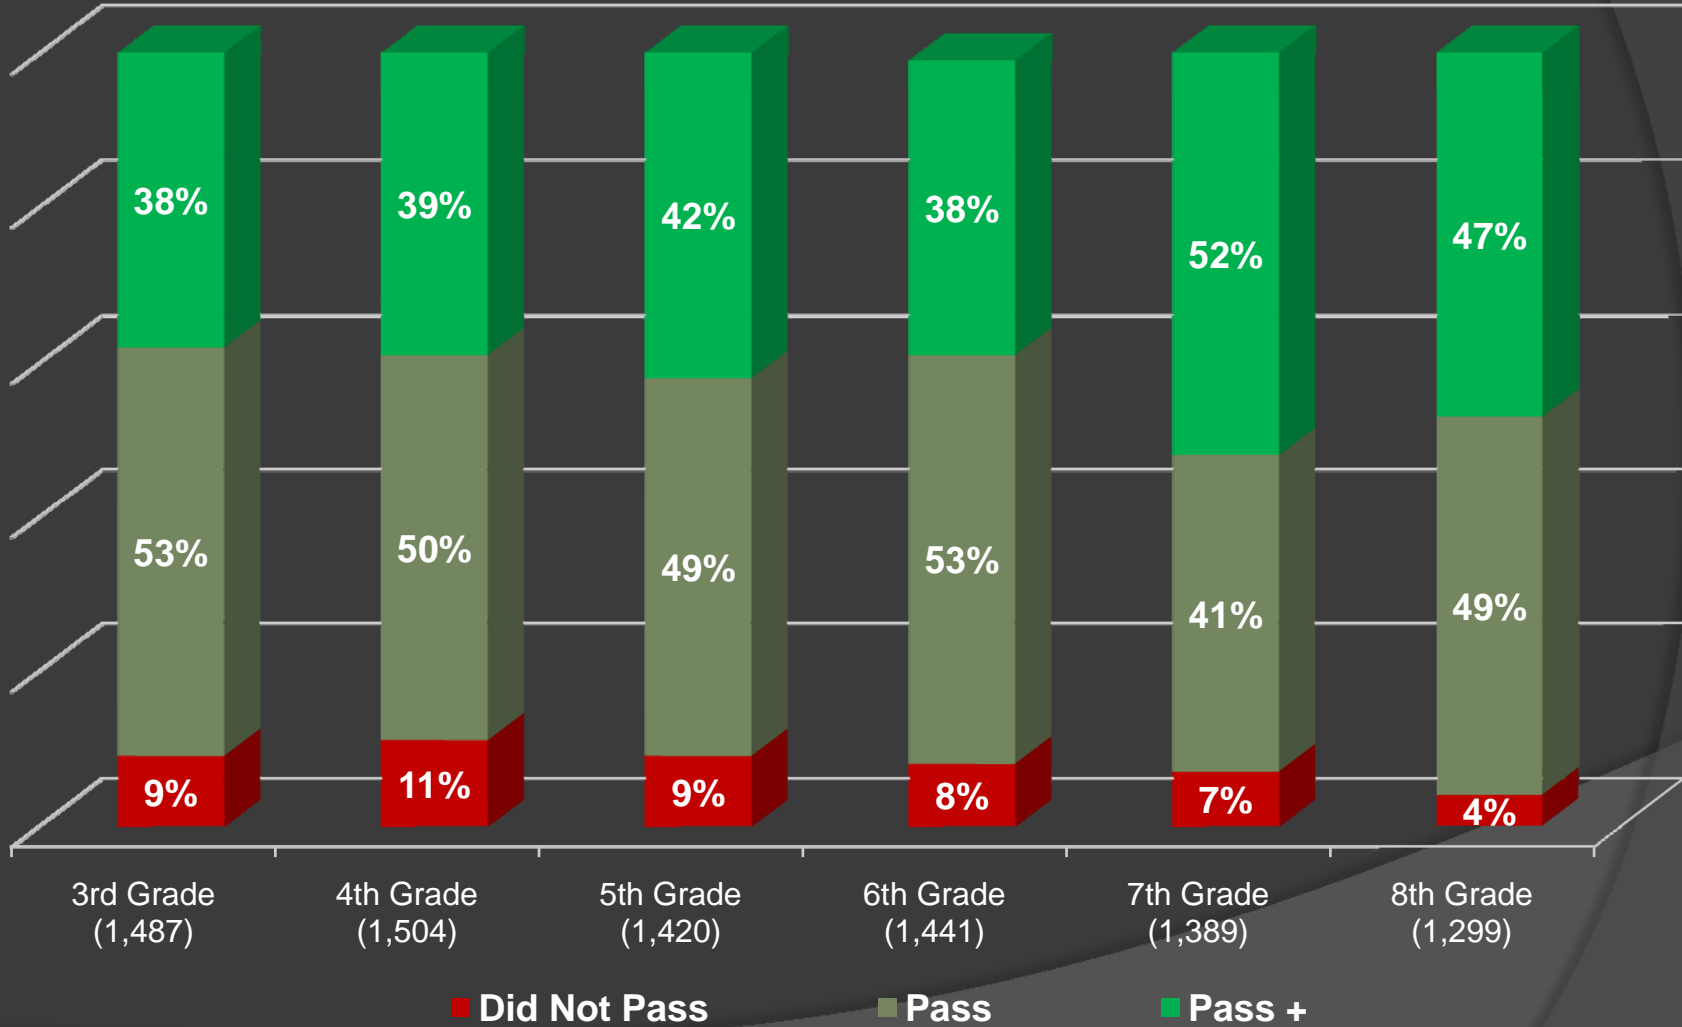

Hamilton Southeastern Schools Academic Dashboard MATHEMATICS – SPRING 2010 ISTEP+