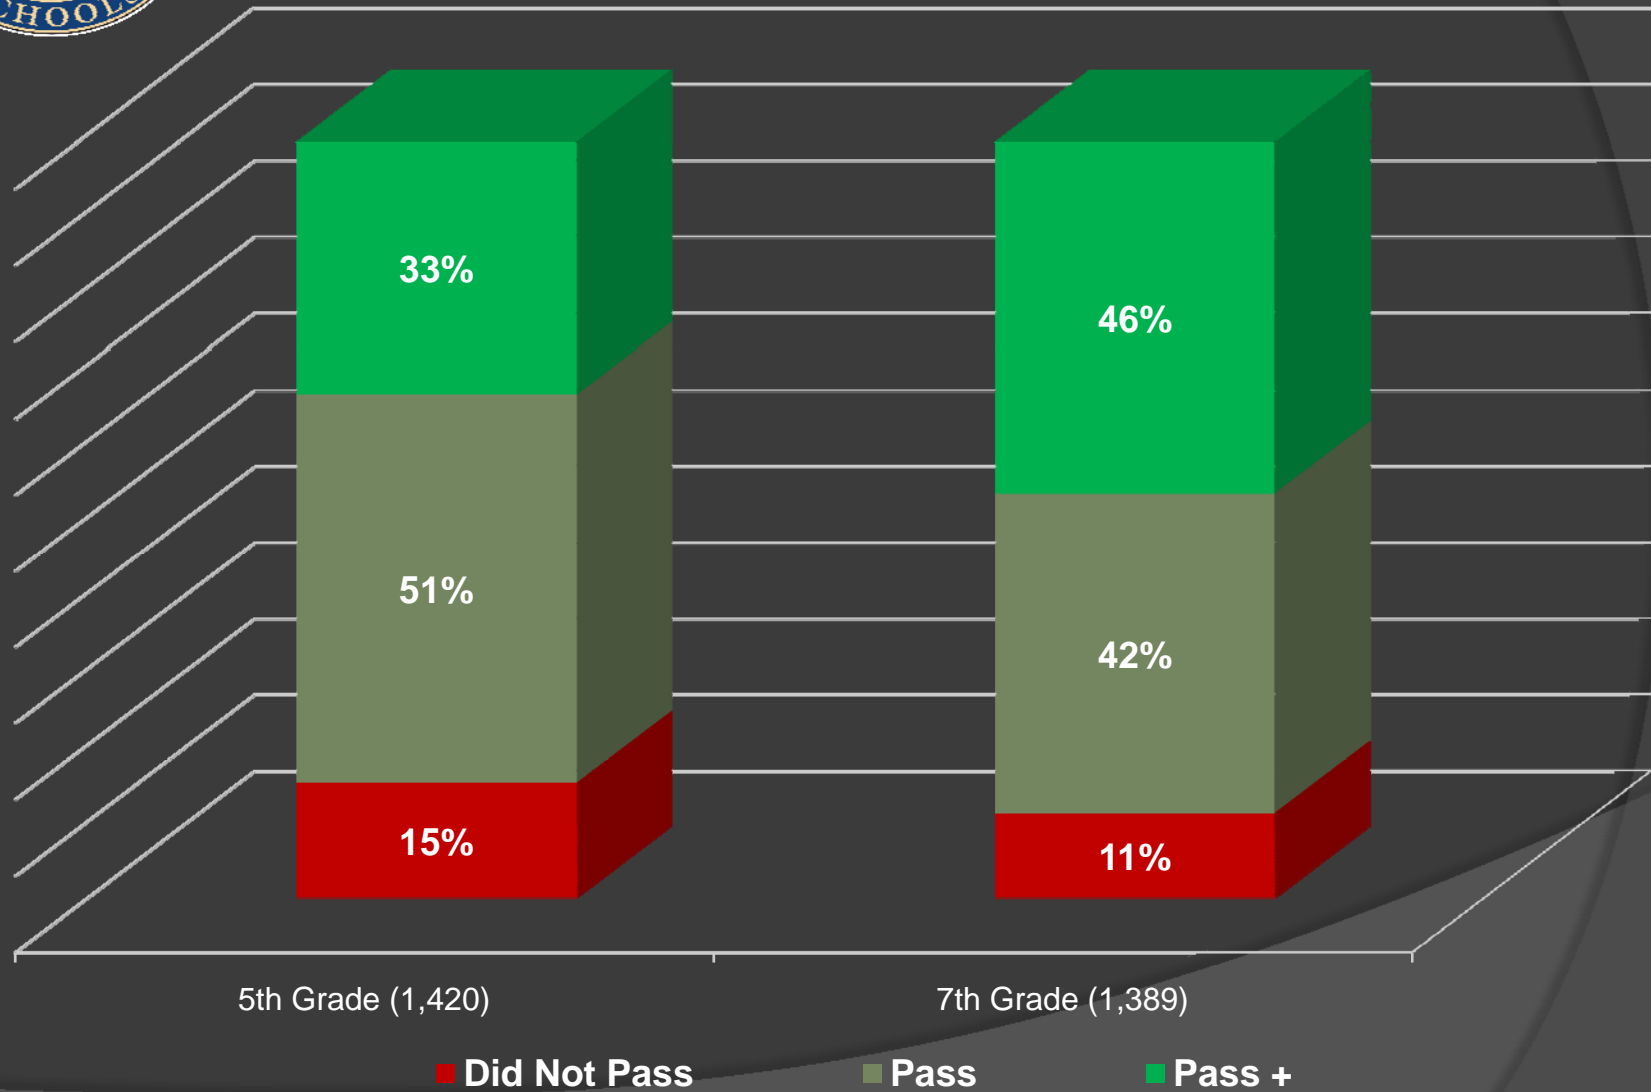

Hamilton Southeastern Schools Academic Dashboard SOCIAL STUDIES - SPRING 2010 ISTEP+

Hamilton Southeastern Schools Academic Dashboard 2008 – 2010 SAT DATA COMPARISONS

Hamilton Southeastern Schools Academic Dashboard