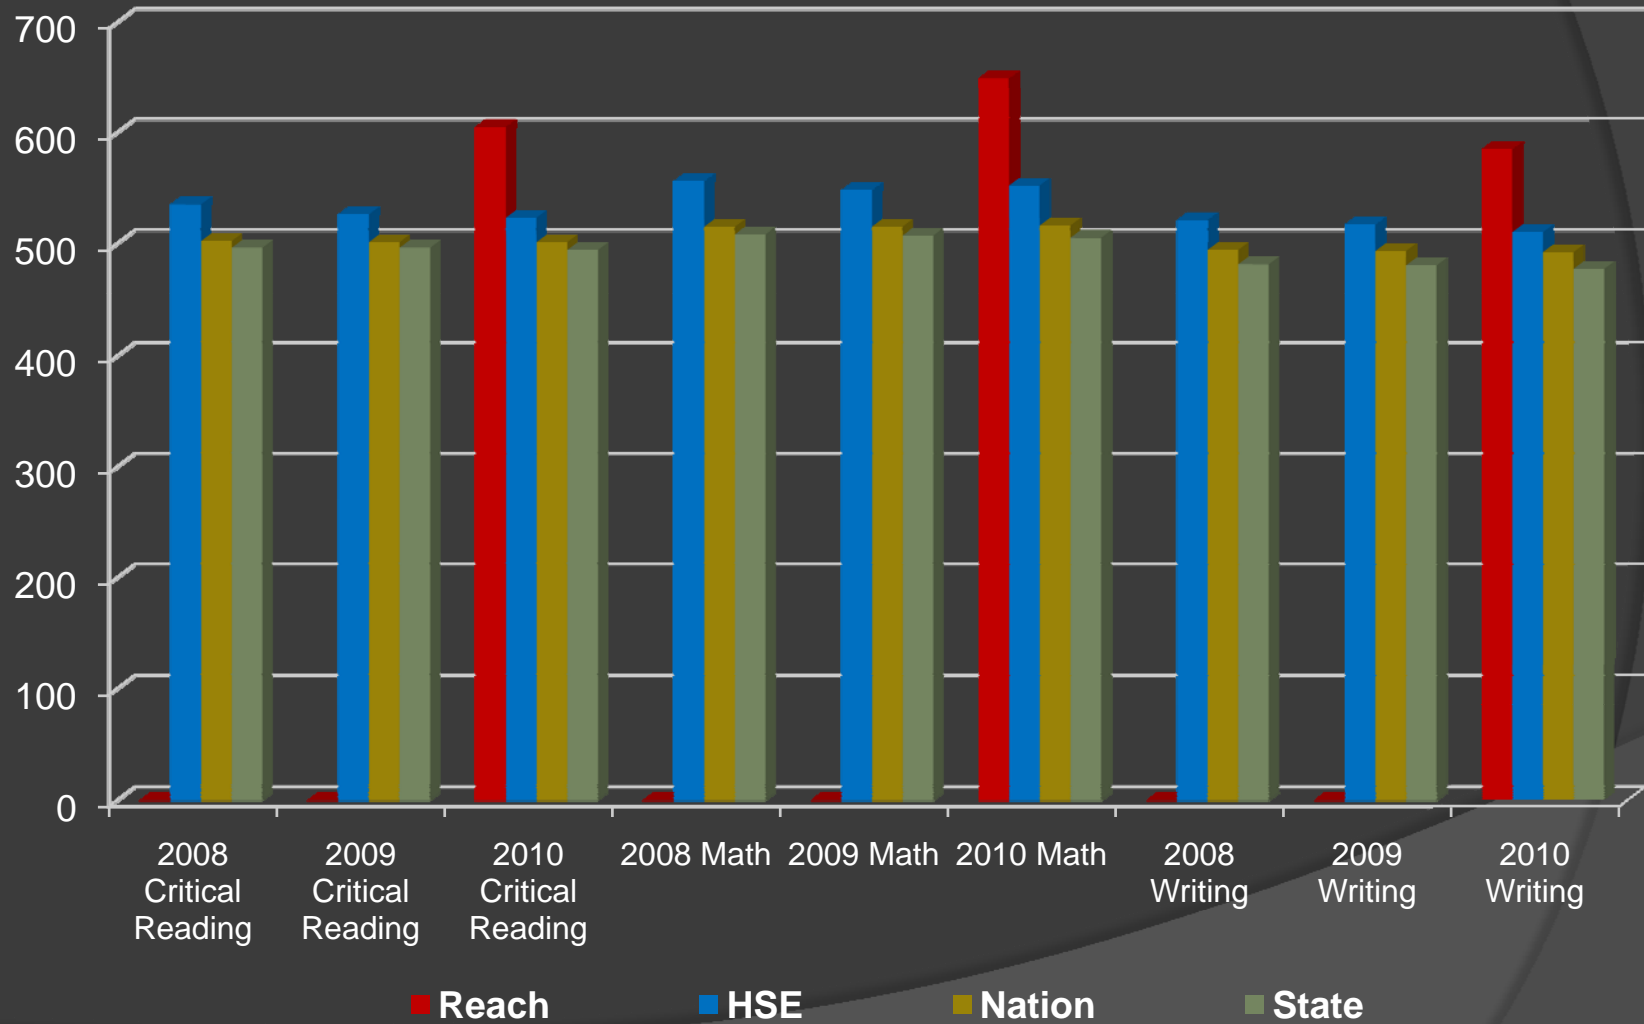

Hamilton Southeastern Schools Academic Dashboard LANGUAGE ARTS – SPRING 2010 ISTEP+

Hamilton Southeastern Schools Academic Dashboard MATHEMATICS – SPRING 2010 ISTEP+

Hamilton Southeastern Schools Academic Dashboard SCIENCE - SPRING 2010 ISTEP+

Hamilton Southeastern Schools Academic Dashboard SOCIAL STUDIES - SPRING 2010 ISTEP+

Hamilton Southeastern Schools Academic Dashboard 2008 – 2010 SAT DATA COMPARISONS

Hamilton Southeastern Schools Academic Dashboard