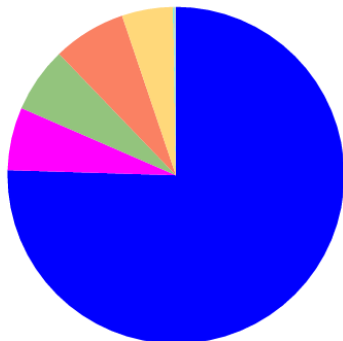

Hamilton Southeastern Schools

www.hse.k12.in.us
Twitter: @HSESchools. Facebook: HSESchools

Schools

12 Elementary Schools
4 Intermediate Schools
4 Junior High Schools
2 High School Schools

Students

21,000+ Students

Staff

2,700+ Full-Time Employees

Top Performing Schools

Two nationally ranked high schools. Both ranked in the Top 10 in the State of Indiana by U.S. News & World Report; 5 National Blue Ribbon Schools; HSE Schools is rated an "A" School Corporation by the Indiana Department of Education and is home to 15 IDOE Four-Star Schools, the most in the state.

Graduation Rate

95%

Scholarship Dollars

$18.7 Million

Amount of scholarships received by high school seniors for their college education in 2015-16

Philanthropy

$1 Million+

Public Funding

$17 Million Annually

Due to exponential growth since 2005, 71% of the school community voted on May 3, 2016 to increase the number of teachers and reduce class sizes.

HSE students and staff donate thousands of dollars annually, including a lifetime total of over one million dollars to the American Heart Association.

Ethnicity

Free/Reduced Lunch

White(75.48%) Hispanic(6.05%) Asian(6.27%)

African American(7.02%) Multiracial(4.93%) Pacific Islander(0.05%)

American Indian(0.21%)

Paid(86.48%) Reduced(4.22%) Free(9.29%)